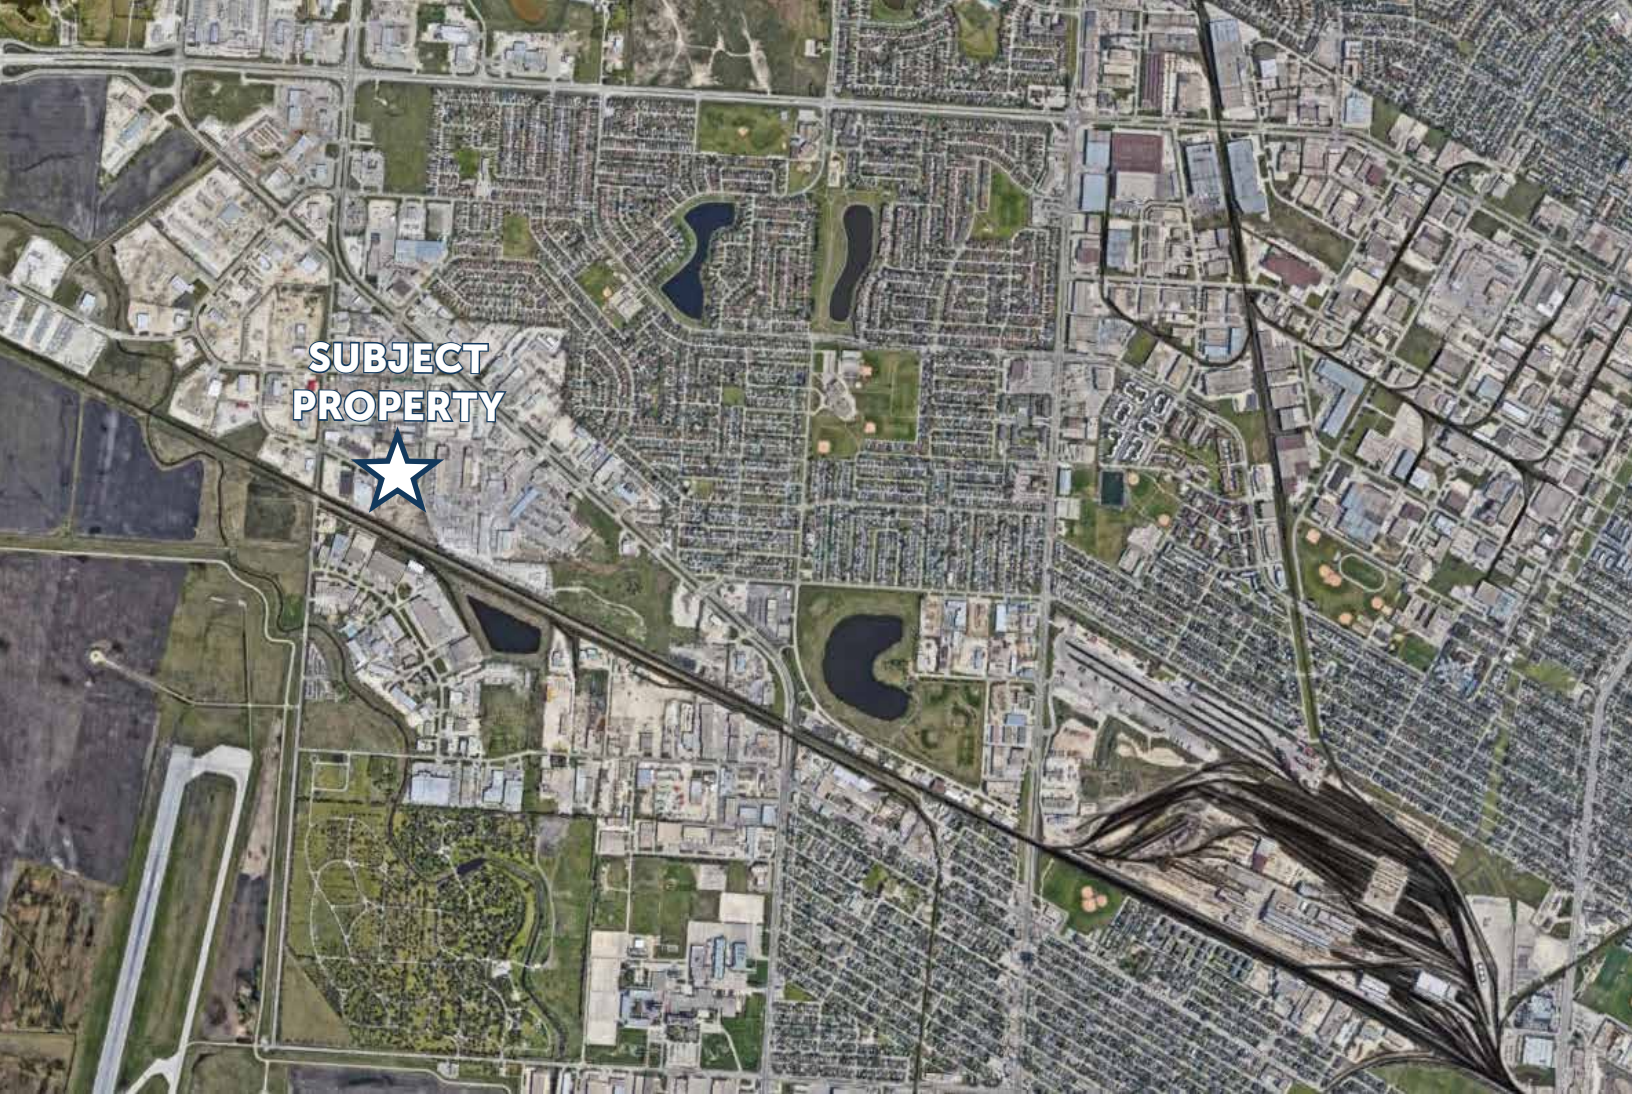

\$8.95/sq. ft.

NET LEASE RATE

\$3.75/sq. ft.

CAM & PROPERTY TAXES

Features

- Excellent location in Omands Creek Industrial Park
- In close proximity to Winnipeg James Armstrong Richardson International Airport
- Ample on-site parking
- 1 dock door and 1 grade door
- +/- 16.5' clear ceiling height
- Zoned M2 - Manufacturing General

Highlights

SITUATED IN
Omands Creek
Industrial Park

Easy Access
to Oak Point Hwy and
Winnipeg Airport

Ideally Suited For
Industrial &
Manufacturing

Floor Plan

For Lease 

79 Eagle Drive, Winnipeg, Manitoba
iciproperties.com