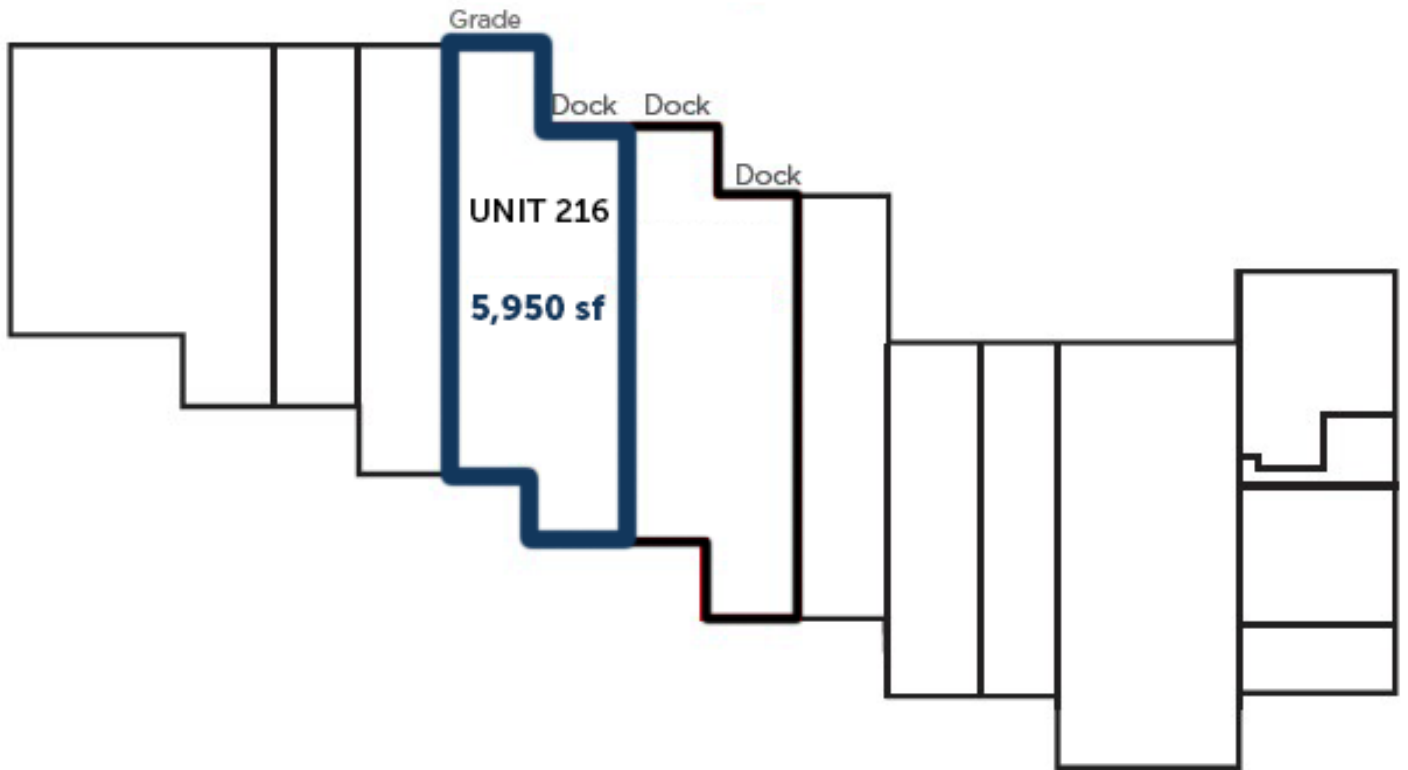

Highlights

SITUATED IN
Omands Creek
Industrial Park

Easy Access
to Oak Point Hwy and
Winnipeg Airport

Ideally Suited For
Industrial &
Manufacturing

Floor Plan

For Lease 

79 Eagle Drive, Winnipeg, Manitoba
iciproperties.com